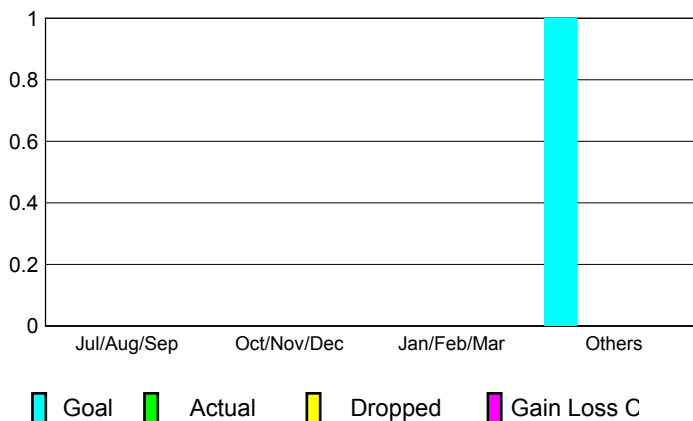

GMT: **HOWARD LEE**

Location: **NETHERLANDS**

GMT CA: **4**

CLUBS

Month	New Club Goal	Actual New Clubs	Actual Dropped Clubs	Gain/Loss of Clubs
2012-2013				
Jul/Aug/Sep	0	0	0	0
Oct/Nov/Dec	0	0	0	0
Jan/Feb/Mar	0	0	0	0
Apr/May/June	1	0	0	0
Totals	1	0	0	0

MEMBERSHIP

Month	Net Memb Goal	Actual New Memb	Actual Dropped Memb	Gain/Loss of Memb
2012-2013				
Jul/Aug/Sep	11	43	95	-52
Oct/Nov/Dec	2	17	17	0
Jan/Feb/Mar	6	23	21	2
Apr/May/June	22	46	79	-33
Totals	41	129	212	-83

Club Results 2012-2013

Goal, New, Dropped, Gain/Loss