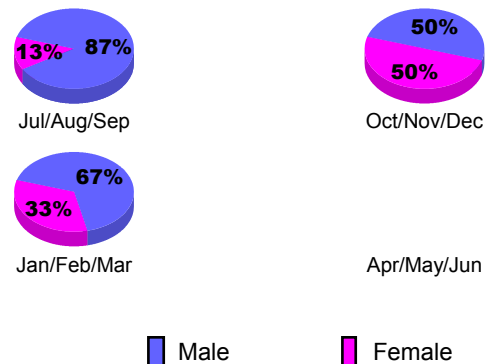

**Club Results 2012-2013**

Goal, New, Dropped, Gain/Loss

**Membership Results 2012-2013**

Goal, New, Dropped, Gain/Loss

**YTD Status Quo Clubs 2012-2013**

Status Quo Clubs Compared to Status Quo Members

**Gender Comparison 2012-2013**