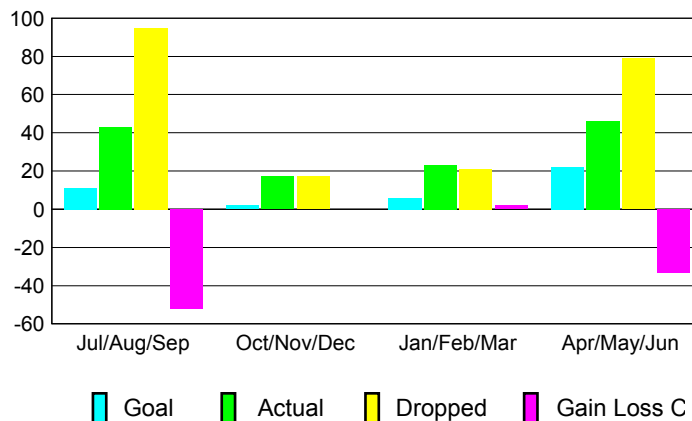

GMT: **HOWARD LEE**

Location: **NETHERLANDS**

GMT CA: **4**

**CLUBS**

Month	New Club Goal	Actual New Clubs	Actual Dropped Clubs	Gain/Loss of Clubs
<b>2012-2013</b>				
Jul/Aug/Sep	0	0	0	0
Oct/Nov/Dec	0	0	0	0
Jan/Feb/Mar	0	0	0	0
Apr/May/June	1	0	0	0
<b>Totals</b>	<b>1</b>	<b>0</b>	<b>0</b>	<b>0</b>

**MEMBERSHIP**

Month	Net Memb Goal	Actual New Memb	Actual Dropped Memb	Gain/Loss of Memb
<b>2012-2013</b>				
Jul/Aug/Sep	11	43	95	-52
Oct/Nov/Dec	2	17	17	0
Jan/Feb/Mar	6	23	21	2
Apr/May/June	22	46	79	-33
<b>Totals</b>	<b>41</b>	<b>129</b>	<b>212</b>	<b>-83</b>

**Club Results 2012-2013**

Goal, New, Dropped, Gain/Loss

**Membership Results 2012-2013**

Goal, New, Dropped, Gain/Loss

**YTD Status Quo Clubs 2012-2013**

Status Quo Clubs Compared to Status Quo Members

**Gender Comparison 2012-2013**